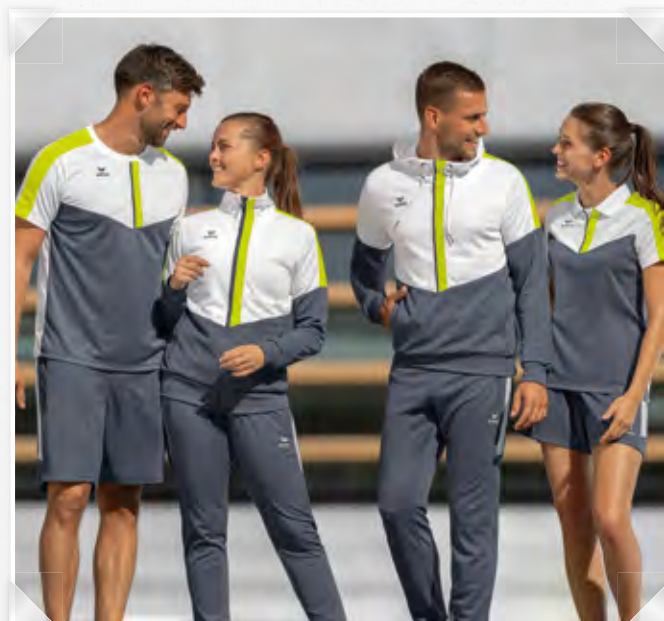

SQUAD

ESSENTIAL TEAM

LEICHTATHLETIK/
RUNNING

EVO STAR

LIGA STAR

CHANGE by erima

SIX WINGS

SQUAD